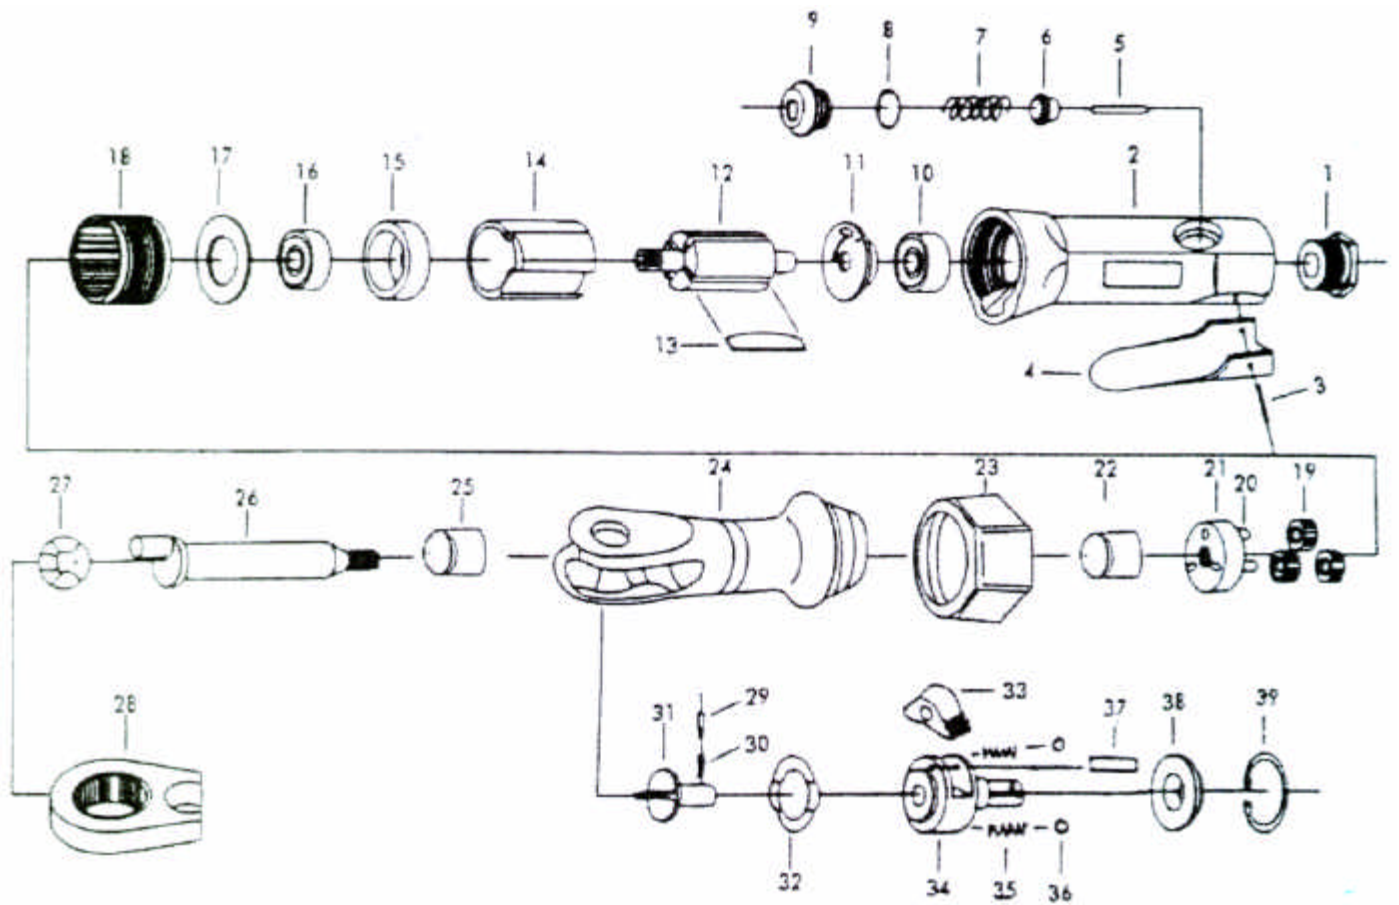

GISON Pneumatic Tools

GP-856B 1/2" Air Ratchet Wrench

PARTS LIST

✳ : Consuming Part

Item No.	Part No.	Description	Qty.	Item No.	Part No.	Description	Qty.
1	856B01	Air Inlet	1	21	856B21	Idler Gear Plate	1
2	856B02	Housing	1	22	856B22	Needle Bearing	1
3	856B03	Roll Pin	1	23	856B23	Clamp Nut	1
4	856B04	Throttle Lever	1	24	856B24	Ratchet Housing	1
5	856B05	Valve Pin	1	25	856B25	Spacer	1
6	856B06	Valve	1	26	856B26	Crank Shaft	1
7	856B07	Spring	1	27	856B27	Drive Bushing	1
8	856B08	O-Ring	1	28	856B28	Yoke	1
9	856B09	Valve Plug	1	29	856B29	Lock Pin	1
10	856B10	Ball Bearing	1	30	856B30	Spring	1
11	856B11	Rear End Plate	1	31	856B31	Reverse Button	1
12	856B12	Rotor	1	32	856B32	Wave Washer	1
13	856B13	Vanes	5	33	856B33	Ratchet Pawl	1
14	856B14	Cylinder	1	34	856B34	Ratchet Anvil	1
15	856B15	Front End Plate	1	35	856B35	Spring	2
16	856B16	Bearing	1	36	856B36	Steel Ball	2
17	856B17	Washer	1	37	856B37	Pin	1
18	856B18	Thread Ring Gear	1	38	856B38	Thrust Washer	1
19	856B19	Idler Gear	3	39	856B39	Retainer Ring	1
20	856B20	Idler Gear Pin	3				